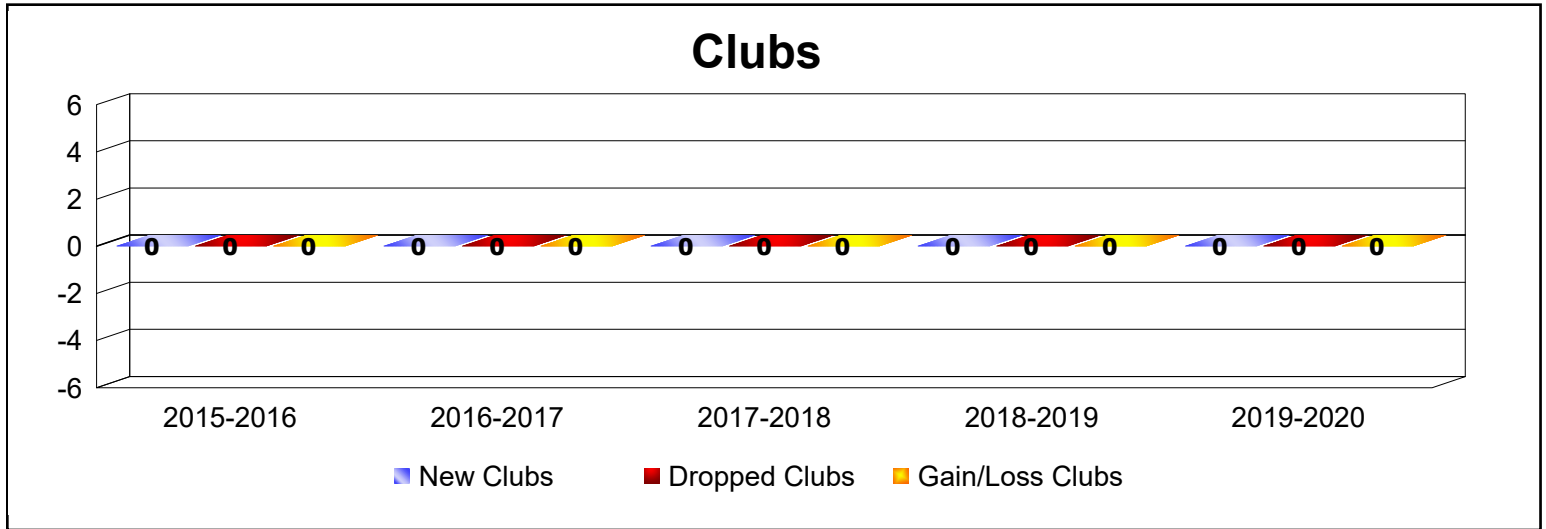

Year	New Clubs	Dropped Clubs	Gain/ Loss Clubs	New Members	Charter Members	Reinstate Members	Transfer Members	Total Member Added	Total Members Dropped	Gain/ Loss Members
2015-2016	1	0	1	145	24	4	25	198	-188	10
2016-2017	2	0	2	104	43	0	24	171	-197	-26
2017-2018	0	0	0	114	1	3	11	129	-170	-41
2018-2019	1	0	1	132	22	4	8	166	-184	-18
2019-2020	0	-5	-5	60	5	7	13	85	-214	-129
Average	1	-1	0	111	19	4	16	150	-191	-41

Year	New Clubs	Dropped Clubs	Gain/ Loss Clubs	New Members	Charter Members	Reinstate Members	Transfer Members	Total Member Added	Total Members Dropped	Gain/ Loss Members
2015-2016	0	0	0	0	0	0	0	0	-2	-2
2016-2017	0	0	0	1	0	0	0	1	-2	-1
2017-2018	0	0	0	1	0	0	0	1	-1	0
2018-2019	0	0	0	0	0	0	0	0	-1	-1
2019-2020	0	0	0	0	0	0	0	0	-1	-1
Average	0	0	0	0	0	0	0	0	-1	-1