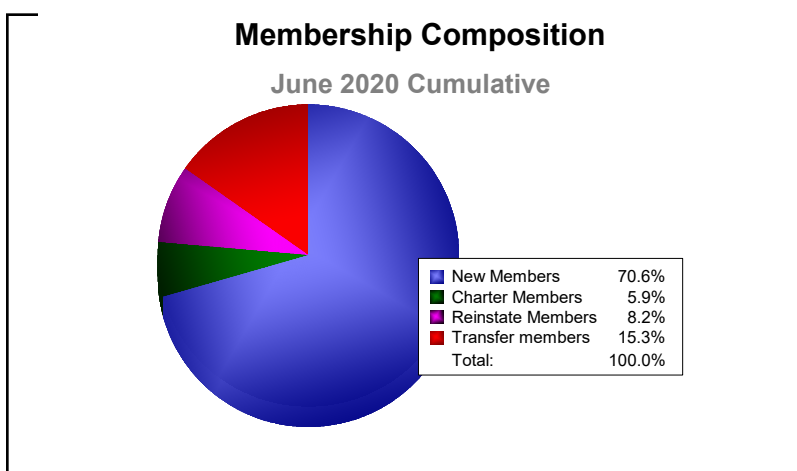

Year	New Clubs	Dropped Clubs	Gain/ Loss Clubs	New Members	Charter Members	Reinstate Members	Transfer Members	Total Member Added	Total Members Dropped	Gain/ Loss Members
2015-2016	1	0	1	145	24	4	25	198	-188	10
2016-2017	2	0	2	104	43	0	24	171	-197	-26
2017-2018	0	0	0	114	1	3	11	129	-170	-41
2018-2019	1	0	1	132	22	4	8	166	-184	-18
2019-2020	0	-5	-5	60	5	7	13	85	-214	-129
Average	1	-1	0	111	19	4	16	150	-191	-41

Year	New Clubs	Dropped Clubs	Gain/ Loss Clubs	New Members	Charter Members	Reinstate Members	Transfer Members	Total Member Added	Total Members Dropped	Gain/ Loss Members
2015-2016	0	0	0	0	0	0	0	0	-2	-2
2016-2017	0	0	0	1	0	0	0	1	-2	-1
2017-2018	0	0	0	1	0	0	0	1	-1	0
2018-2019	0	0	0	0	0	0	0	0	-1	-1
2019-2020	0	0	0	0	0	0	0	0	-1	-1
Average	0	0	0	0	0	0	0	0	-1	-1