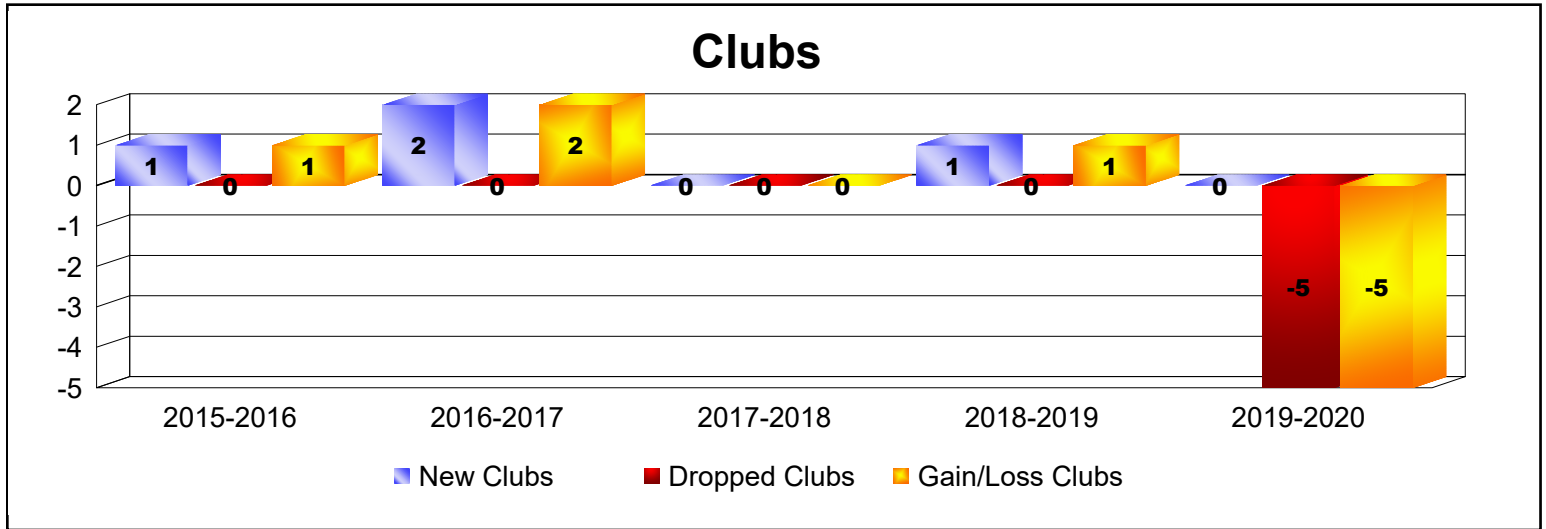

Year	New Clubs	Dropped Clubs	Gain/ Loss Clubs	New Members	Charter Members	Reinstate Members	Transfer Members	Total Member Added	Total Members Dropped	Gain/ Loss Members
2015-2016	1	0	1	145	24	4	25	198	-188	10
2016-2017	2	0	2	104	43	0	24	171	-197	-26
2017-2018	0	0	0	114	1	3	11	129	-170	-41
2018-2019	1	0	1	132	22	4	8	166	-184	-18
2019-2020	0	-5	-5	60	5	7	13	85	-214	-129
Average	1	-1	0	111	19	4	16	150	-191	-41

Year	New Clubs	Dropped Clubs	Gain/ Loss Clubs	New Members	Charter Members	Reinstate Members	Transfer Members	Total Member Added	Total Members Dropped	Gain/ Loss Members
2015-2016	0	0	0	0	0	0	0	0	-2	-2
2016-2017	0	0	0	1	0	0	0	1	-2	-1
2017-2018	0	0	0	1	0	0	0	1	-1	0
2018-2019	0	0	0	0	0	0	0	0	-1	-1
2019-2020	0	0	0	0	0	0	0	0	-1	-1
Average	0	0	0	0	0	0	0	0	-1	-1

Year	New Clubs	Dropped Clubs	Gain/Loss Clubs	New Members	Charter Members	Reinstate Members	Transfer Members	Total Member Added	Total Members Dropped	Gain/Loss Members
2015-2016	0	0	0	8	0	2	0	10	-30	-20
2016-2017	0	0	0	11	0	0	0	11	-13	-2
2017-2018	0	0	0	6	0	0	4	10	-40	-30
2018-2019	0	0	0	13	0	0	8	21	-27	-6
2019-2020	0	-1	-1	10	0	1	3	14	-26	-12
Average	0	0	0	10	0	1	3	13	-27	-14