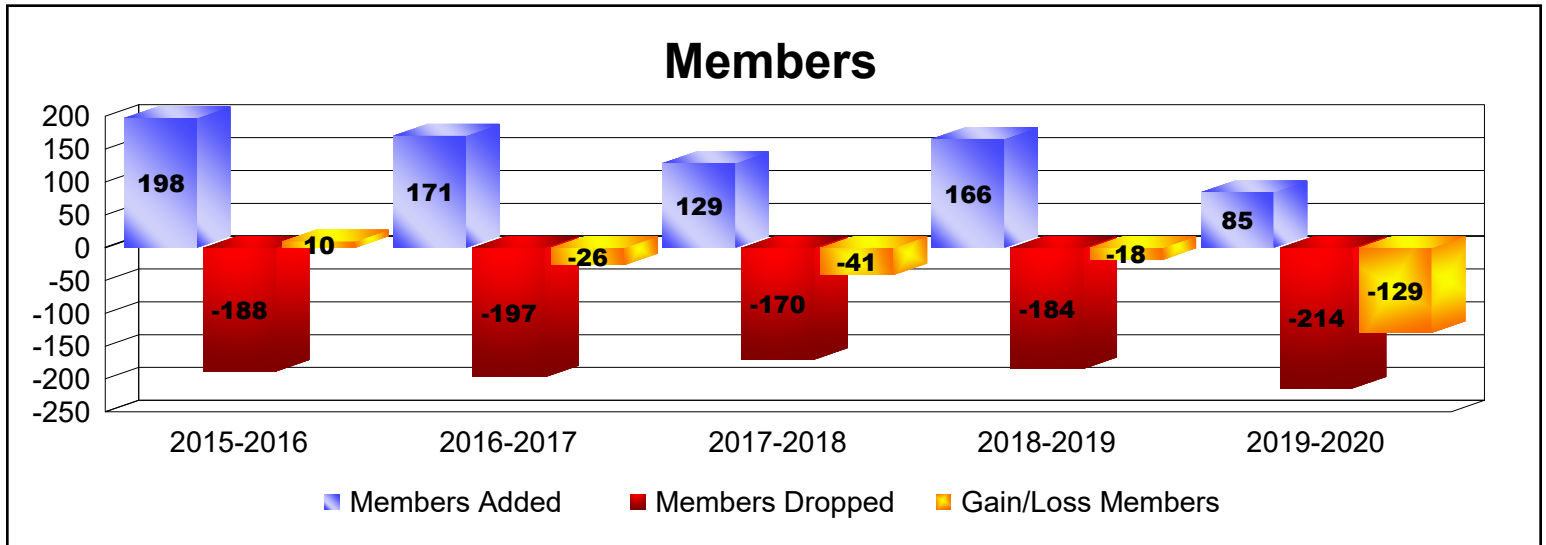

Year	New Clubs	Dropped Clubs	Gain/ Loss Clubs	New Members	Charter Members	Reinstate Members	Transfer Members	Total Member Added	Total Members Dropped	Gain/ Loss Members
2015-2016	1	0	1	145	24	4	25	198	-188	10
2016-2017	2	0	2	104	43	0	24	171	-197	-26
2017-2018	0	0	0	114	1	3	11	129	-170	-41
2018-2019	1	0	1	132	22	4	8	166	-184	-18
2019-2020	0	-5	-5	60	5	7	13	85	-214	-129
Average	1	-1	0	111	19	4	16	150	-191	-41

Year	New Clubs	Dropped Clubs	Gain/ Loss Clubs	New Members	Charter Members	Reinstate Members	Transfer Members	Total Member Added	Total Members Dropped	Gain/ Loss Members
2015-2016	0	0	0	0	0	0	0	0	-2	-2
2016-2017	0	0	0	1	0	0	0	1	-2	-1
2017-2018	0	0	0	1	0	0	0	1	-1	0
2018-2019	0	0	0	0	0	0	0	0	-1	-1
2019-2020	0	0	0	0	0	0	0	0	-1	-1
Average	0	0	0	0	0	0	0	0	-1	-1

Year	New Clubs	Dropped Clubs	Gain/Loss Clubs	New Members	Charter Members	Reinstate Members	Transfer Members	Total Member Added	Total Members Dropped	Gain/Loss Members
2015-2016	0	0	0	8	0	2	0	10	-30	-20
2016-2017	0	0	0	11	0	0	0	11	-13	-2
2017-2018	0	0	0	6	0	0	4	10	-40	-30
2018-2019	0	0	0	13	0	0	8	21	-27	-6
2019-2020	0	-1	-1	10	0	1	3	14	-26	-12
Average	0	0	0	10	0	1	3	13	-27	-14