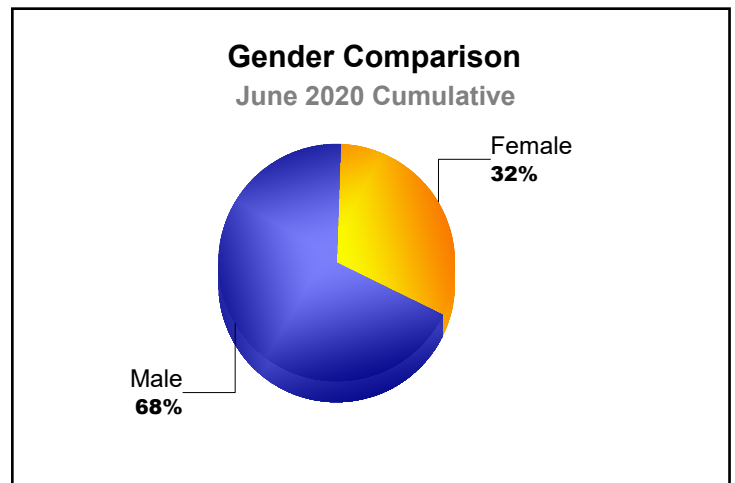

Year	New Clubs	Dropped Clubs	Gain/ Loss Clubs	New Members	Charter Members	Reinstate Members	Transfer Members	Total Member Added	Total Members Dropped	Gain/ Loss Members
2015-2016	1	0	1	145	24	4	25	198	-188	10
2016-2017	2	0	2	104	43	0	24	171	-197	-26
2017-2018	0	0	0	114	1	3	11	129	-170	-41
2018-2019	1	0	1	132	22	4	8	166	-184	-18
2019-2020	0	-5	-5	60	5	7	13	85	-214	-129
Average	1	-1	0	111	19	4	16	150	-191	-41