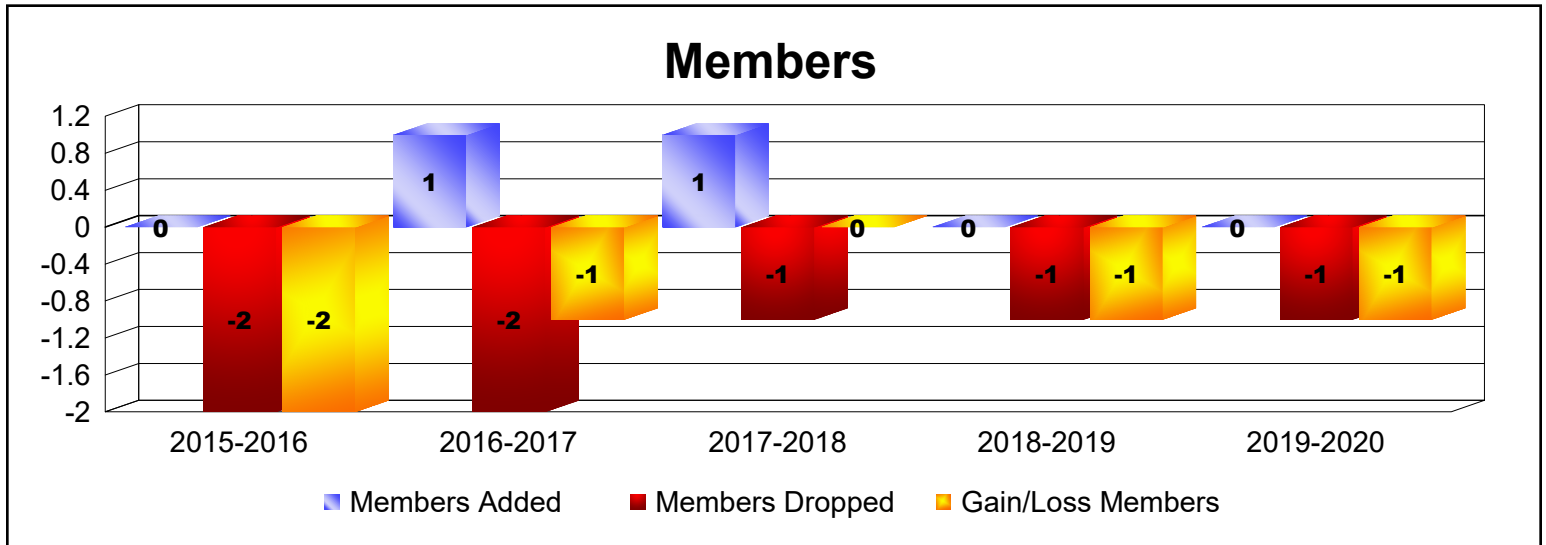

Year	New Clubs	Dropped Clubs	Gain/ Loss Clubs	New Members	Charter Members	Reinstate Members	Transfer Members	Total Member Added	Total Members Dropped	Gain/ Loss Members
2015-2016	1	0	1	145	24	4	25	198	-188	10
2016-2017	2	0	2	104	43	0	24	171	-197	-26
2017-2018	0	0	0	114	1	3	11	129	-170	-41
2018-2019	1	0	1	132	22	4	8	166	-184	-18
2019-2020	0	-5	-5	60	5	7	13	85	-214	-129
Average	1	-1	0	111	19	4	16	150	-191	-41

Year	New Clubs	Dropped Clubs	Gain/ Loss Clubs	New Members	Charter Members	Reinstate Members	Transfer Members	Total Member Added	Total Members Dropped	Gain/ Loss Members
2015-2016	0	0	0	0	0	0	0	0	-2	-2
2016-2017	0	0	0	1	0	0	0	1	-2	-1
2017-2018	0	0	0	1	0	0	0	1	-1	0
2018-2019	0	0	0	0	0	0	0	0	-1	-1
2019-2020	0	0	0	0	0	0	0	0	-1	-1
Average	0	0	0	0	0	0	0	0	-1	-1